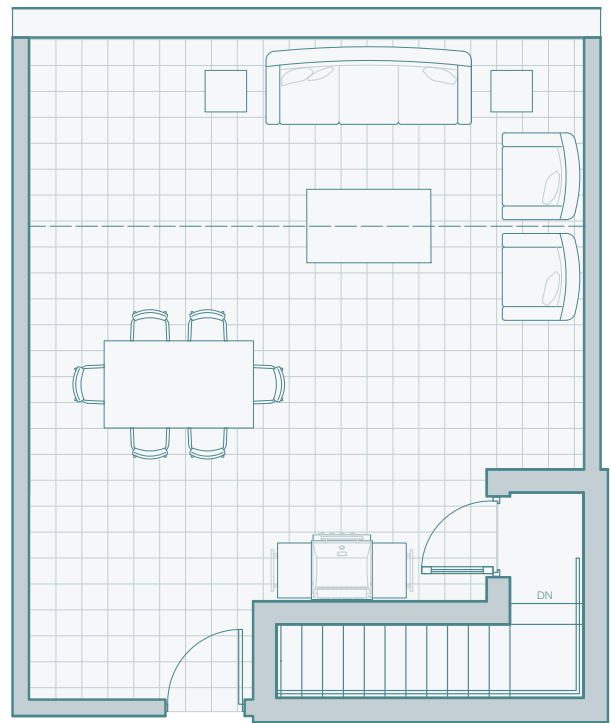

**1 Bedroom + 1 Bath**  
**+ Juliette + Private Rooftop**

**1206**

Interior Area: **740 sqft**  
 Exterior Area: **519 sqft**

Main Floor

Private Rooftop

Level 12

@thisistresah

tresah.ca