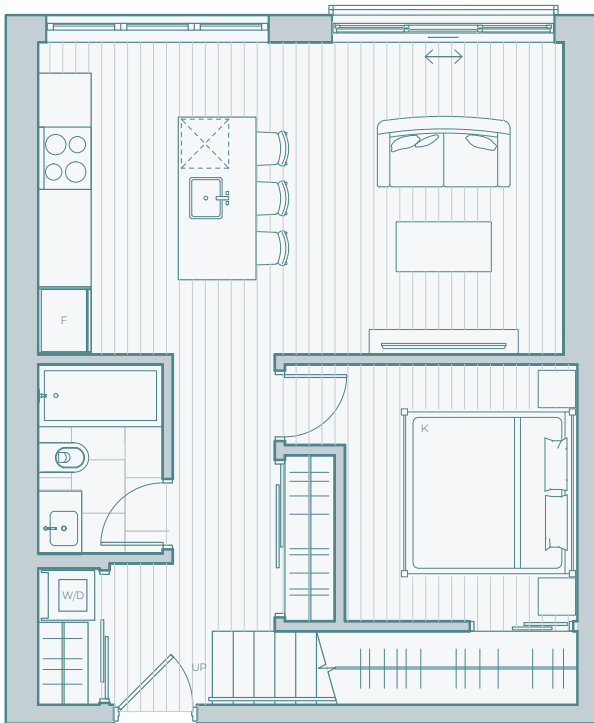

**1 Bedroom + 1 Bath**  
**+ Juliette + Private Rooftop**

**1206**

Interior Area: **740 sqft**  
 Exterior Area: **519 sqft**

Main Floor

Private Rooftop

Level 12

@thisistresah

tresah.ca