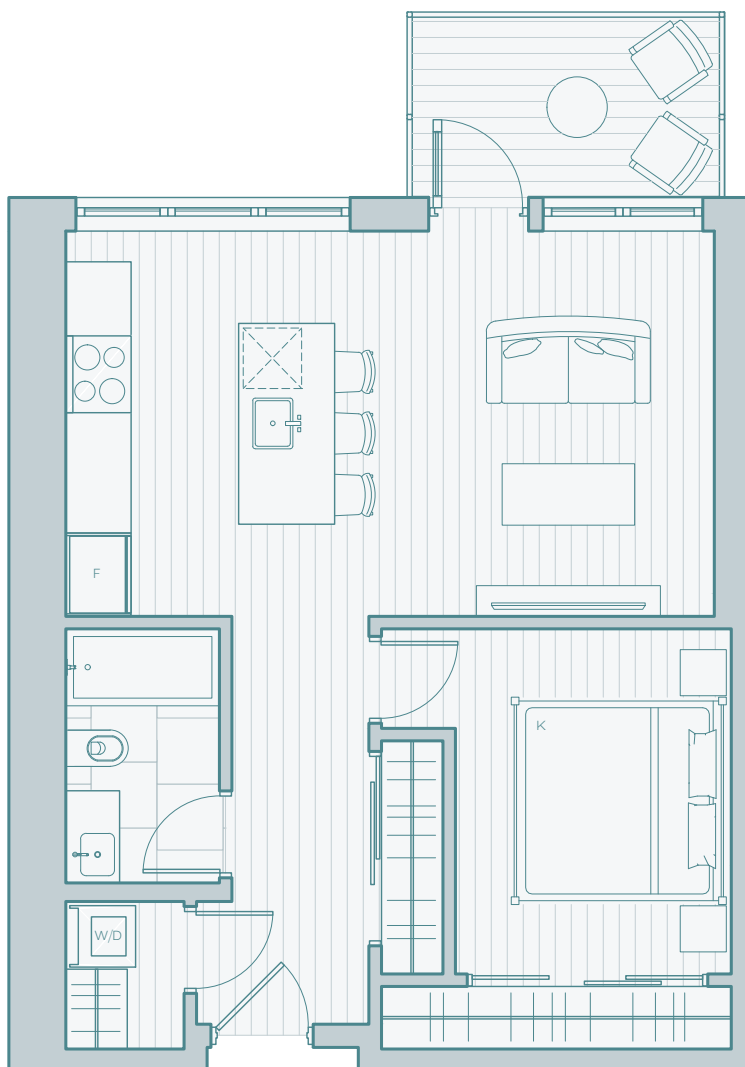

1 Bedroom + 1 Bath
+ Balcony

1104

Interior Area: 645 sqft
Exterior Area: 64 sqft

Level 11