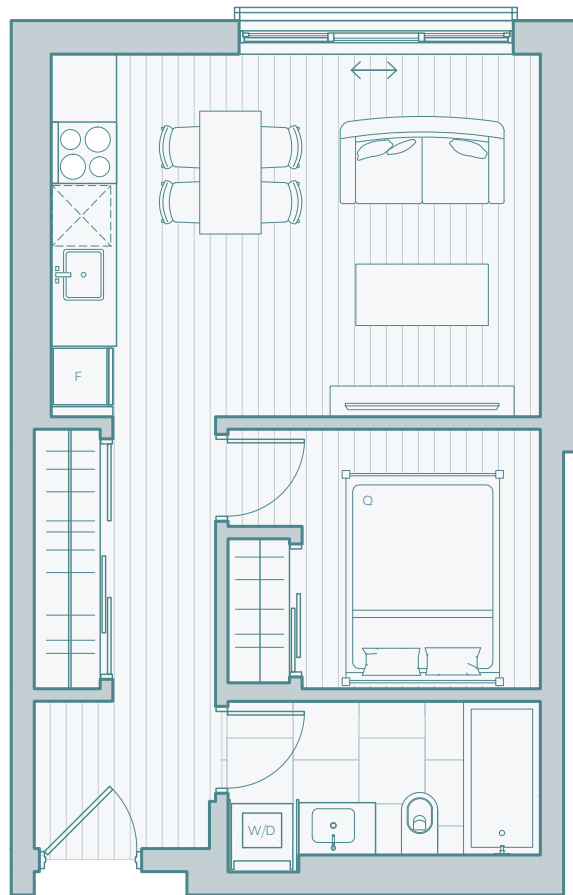

1102

Interior Area: **484 sqft**

Level 11