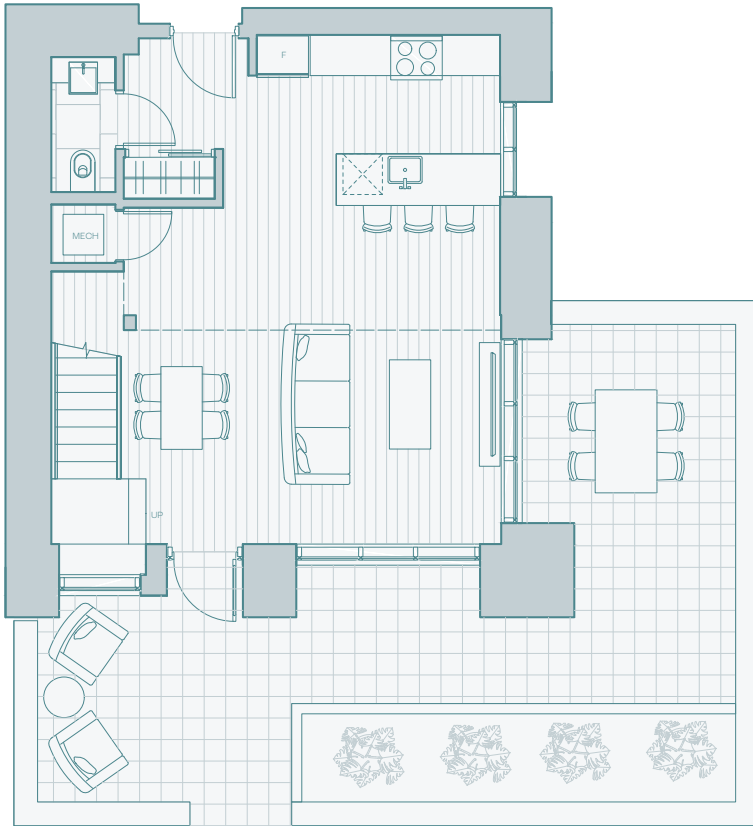

# TRESAH WEST

**1 Bedroom + Flex + 1.5 Bath  
Loft with Patio**

**109**

Interior Area: **1020 sqft**  
Exterior Area: **370 sqft**

Lower Level

Upper Level

Level 1

@thisistresah