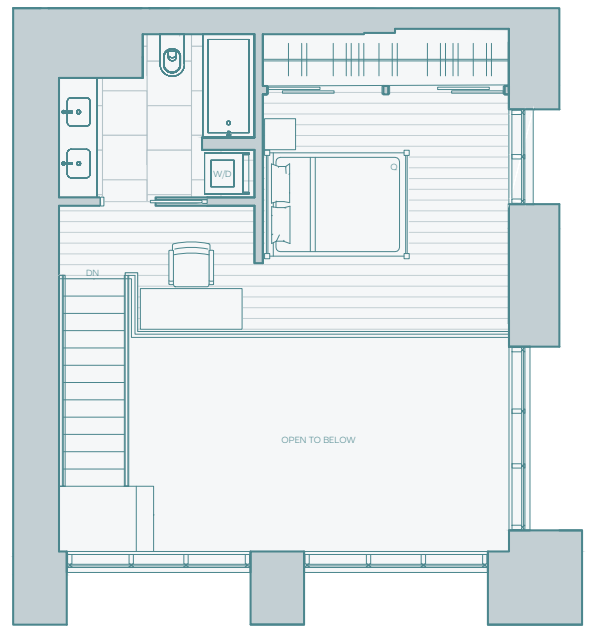

# TRESAH WEST

**1 Bedroom + Flex + 1.5 Bath  
Loft with Patio**

**109**

Interior Area: **1020 sqft**  
Exterior Area: **370 sqft**

Lower Level

Upper Level

Level 1

@thisistresah